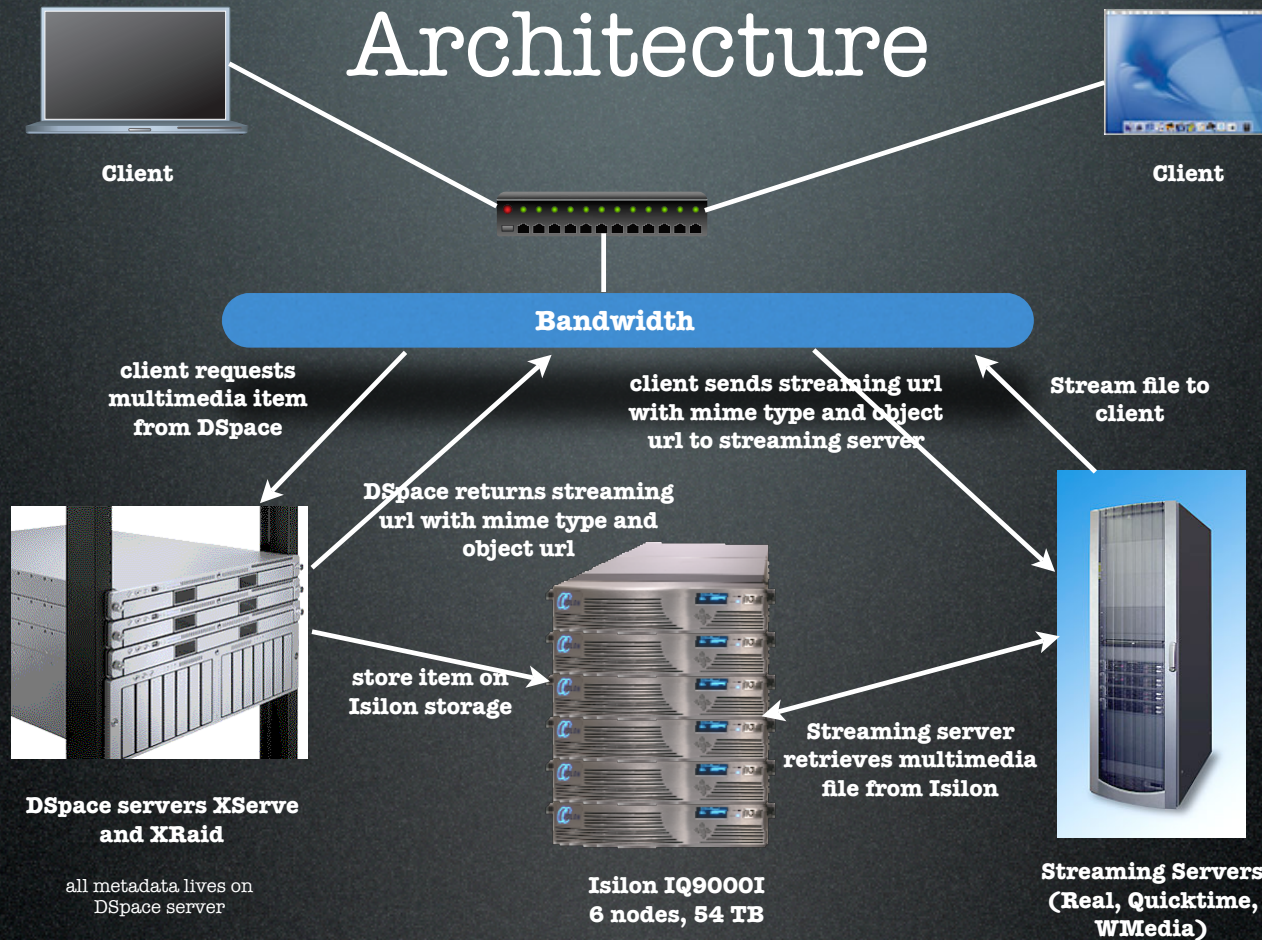

Architecture